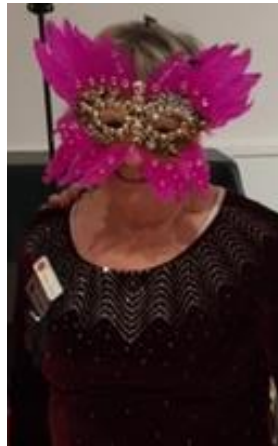

Lynne Faux-winner of the Mask Comp
Boonah GC