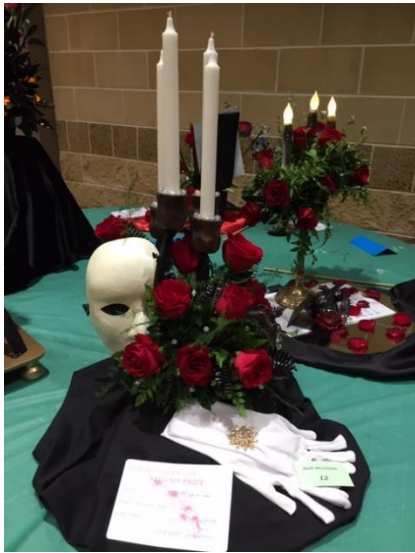

1st Betty Hobbs-Staff - Open